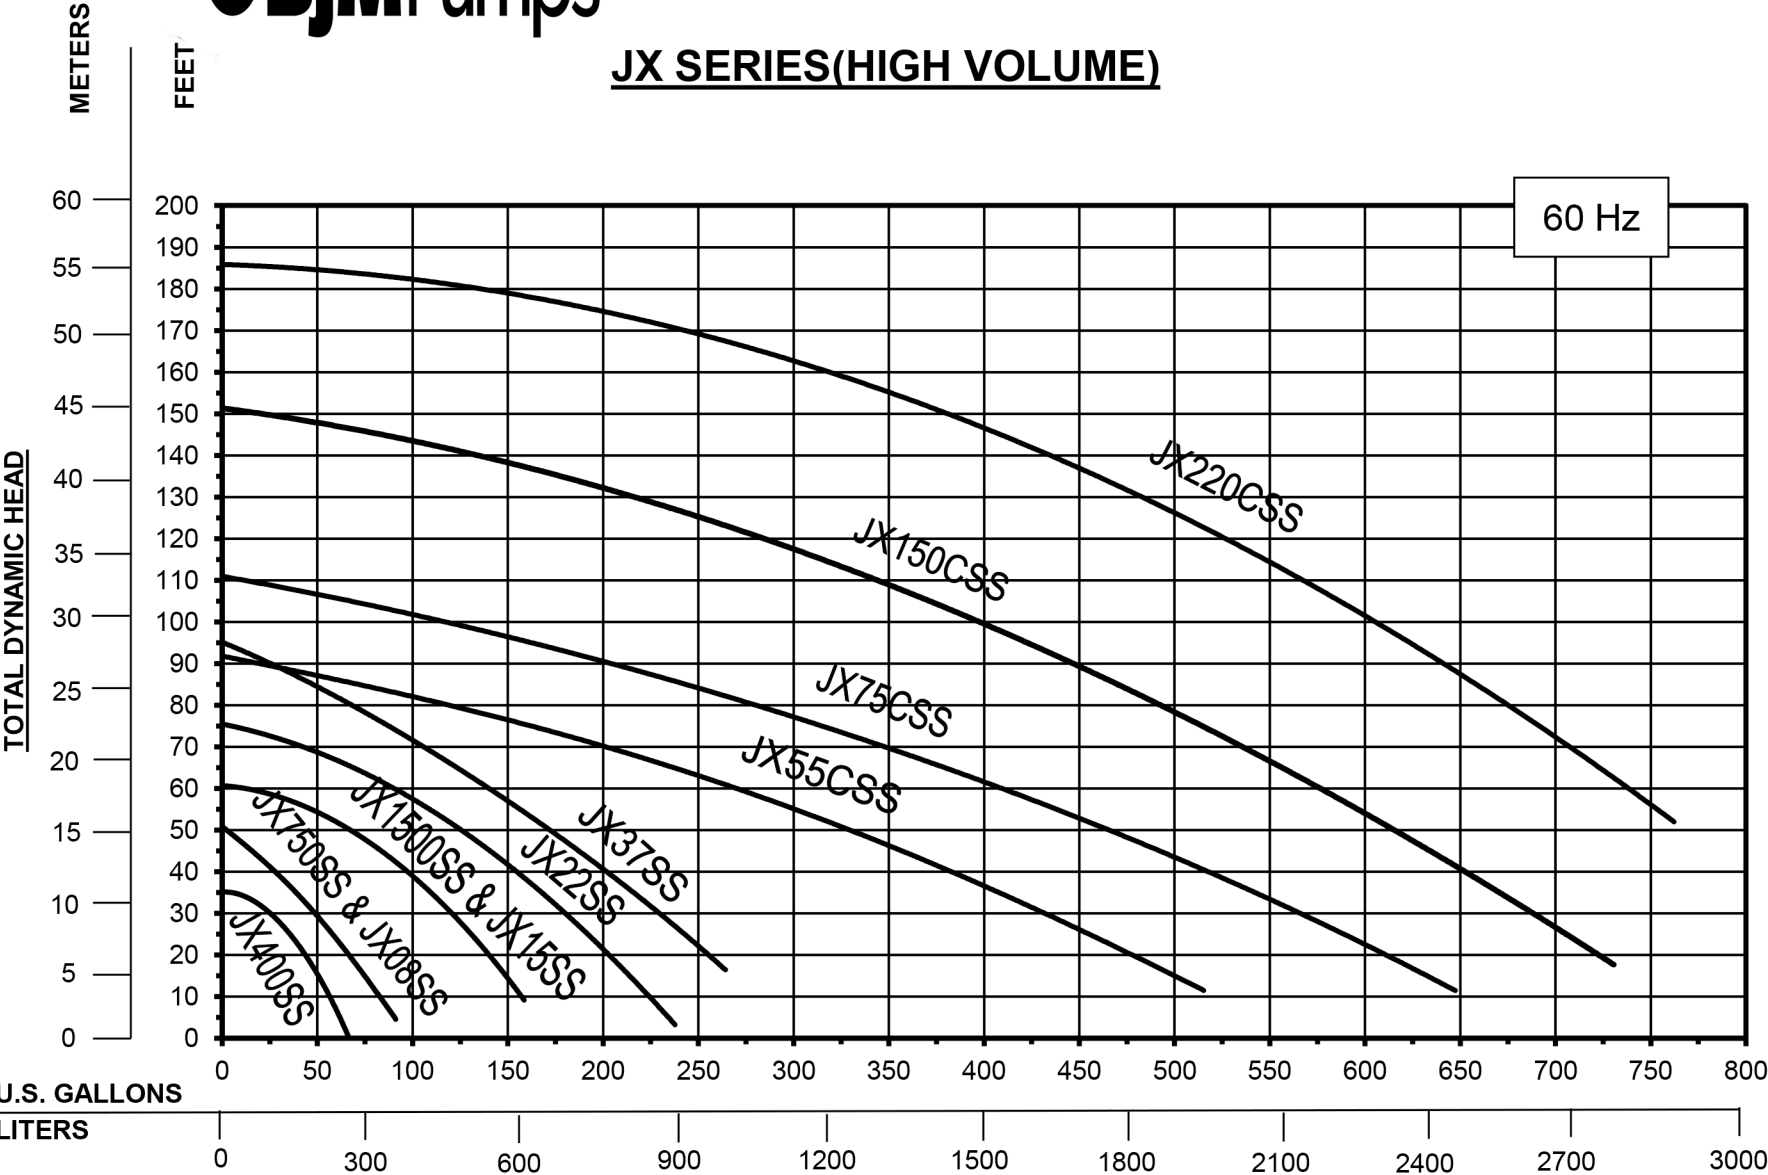

JX SERIES(HIGH VOLUME)

60 Hz

2/15/2018

FLOW RATE PER MINUTE

SPECIFICATIONS SUBJECT TO CHANGE WITHOUT NOTICE